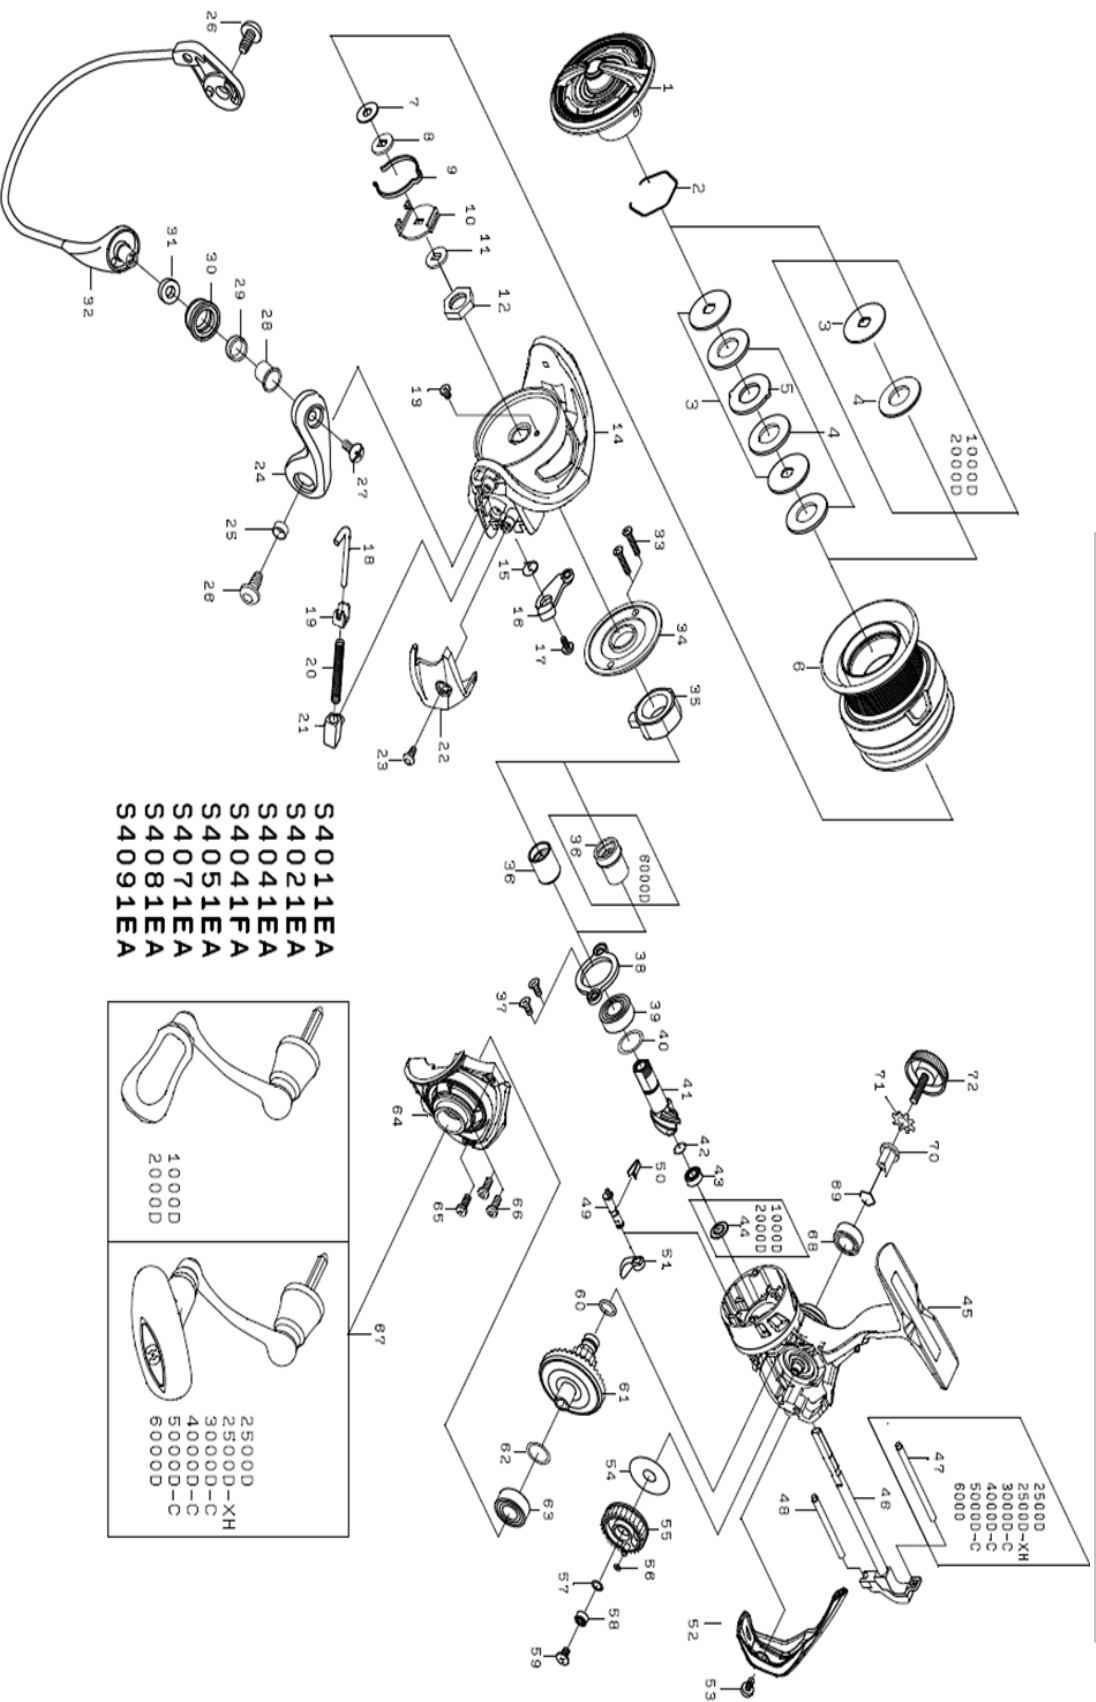

20 LEGALIS LT 2500D

Feel Alive.

Please quote by part number, not key number when ordering.
spares@daiwaaustralia.com.au PH: (02) 8644 8644

- S4011EA
- S4021EA
- S4041EA
- S4041FA
- S4051EA
- S4071EA
- S4081EA
- S4091EA