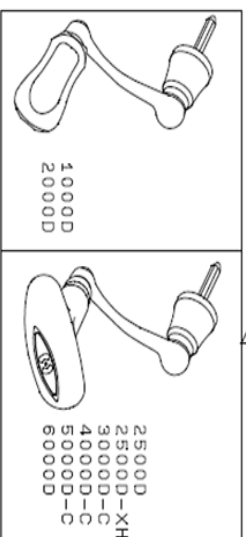

REEL NAME	MGFT CODE	KEY NO	PARTS CODE	DESCRIPTION
20 LEGALIS LT 2500D		1	6Q346201	DRAG KNOB
20 LEGALIS LT 2500D		2	6Q346101	DRAG RING
20 LEGALIS LT 2500D		3	6Q621901	DRAG DISC WASHER
20 LEGALIS LT 2500D		4	6J546801	DRAG WASHER
20 LEGALIS LT 2500D		5	6Q346001	DRAG LIP WASHER
20 LEGALIS LT 2500D		2~6	6Q689601	SPOOL ASSY (2-6)
20 LEGALIS LT 2500D		7	6E398003	SPOOL WASHER (A)
20 LEGALIS LT 2500D		8	6Q348502	SPOOL WASHER (B)
20 LEGALIS LT 2500D		9	6H416101	CLICK LEAF SPRING
20 LEGALIS LT 2500D		10	6M021401	CLICK HOLDER
20 LEGALIS LT 2500D		11	6Q344001	CLICK HOLDER WASHER
20 LEGALIS LT 2500D		12	6Q122401	ROTOR NUT
20 LEGALIS LT 2500D		13	6H022701	ROTOR NUT SCREW
20 LEGALIS LT 2500D		14	6Q343019	ROTOR
20 LEGALIS LT 2500D		15	6H413601	KICK LEVER SPRING
20 LEGALIS LT 2500D		16	6Q343101	KICK LEVER
20 LEGALIS LT 2500D		17	6H417701	KICK LEVER SCREW
20 LEGALIS LT 2500D		18	6Q343301	ARMLEVER SHAFT
20 LEGALIS LT 2500D		19	6H576101	ARMLEVER SHAFT PLATE
20 LEGALIS LT 2500D		20	6J642801	ARMLEVER SPRING
20 LEGALIS LT 2500D		21	6Q121501	ARMLEVER SPRING HOLDER
20 LEGALIS LT 2500D		22	6Q343501	ARMLEVER SPRING COVER
20 LEGALIS LT 2500D		23	6Q342901	ARMLEVER SPRING COVER SCREW
20 LEGALIS LT 2500D		24	6Q121622	ARMLEVER
20 LEGALIS LT 2500D		25	6Q121701	ARMLEVER SCREW COLLER
20 LEGALIS LT 2500D		26	6Q343401	ARMLEVER SCREW
20 LEGALIS LT 2500D		27	6G195602	ROLLER SCREW
20 LEGALIS LT 2500D		28	6G195501	ROLLER COLLAR (A)
20 LEGALIS LT 2500D		29	6G220701	ROLLER COLLAR (B)
20 LEGALIS LT 2500D		30	6J089902	LINE ROLLER
20 LEGALIS LT 2500D		31	6Q203401	ROLLER COLLAR (C)
20 LEGALIS LT 2500D		32	6Q343601	BAIL ASSY
20 LEGALIS LT 2500D		33	6G837101	SEALED PLATE SCREW
20 LEGALIS LT 2500D		34	6Q139401	SEALED PLATE
20 LEGALIS LT 2500D		35	6Q308301	ONEWAY CLUTCH
20 LEGALIS LT 2500D		36	6J001401	CLUTCH RING
20 LEGALIS LT 2500D		37	6Q126201	PINION BEARING PLATE SCREW
20 LEGALIS LT 2500D		38	6Q195601	PINION BEARING PLATE
20 LEGALIS LT 2500D		39	6G467302	PINION BALL BEARING(A)
20 LEGALIS LT 2500D		40	63758502	PINION BALL BEARING(A) WASHER
20 LEGALIS LT 2500D		41	6Q341701	PINION GEAR
20 LEGALIS LT 2500D		42	6H931701	PINION BALL BEARING(B) SPRING WASHER
20 LEGALIS LT 2500D		43	6H959601	PINION BALL BEARING(B)
20 LEGALIS LT 2500D		44		PINION BALL BEARING(B) COLLAR
20 LEGALIS LT 2500D		45	6Q689401	BODY
20 LEGALIS LT 2500D		46	6Q341501	MAIN SHAFT
20 LEGALIS LT 2500D		47	6Q126301	OSCILLATING POST(A)
20 LEGALIS LT 2500D		48	6Q119101	OSCILLATING POST(B)
20 LEGALIS LT 2500D		49	6Q118101	STOPPER CAM
20 LEGALIS LT 2500D		50	6H697801	STOPPER LEVER SPRING
20 LEGALIS LT 2500D		51	6Q118001	STOPPER LEVER
20 LEGALIS LT 2500D		52	6Q626401	REAR COVER
20 LEGALIS LT 2500D		53	6Q342901	REAR COVER SCREW
20 LEGALIS LT 2500D		54	6H595701	OSCILLATING GEAR WASHER
20 LEGALIS LT 2500D		55	6Q139001	OSCILLATING GEAR
20 LEGALIS LT 2500D		56	6H770601	OSCILLATING GEAR O-RING
20 LEGALIS LT 2500D		57	6H129201	OSCILLATING GEAR BEARING WASHER
20 LEGALIS LT 2500D		58	6G469005	OSCILLATING GEAR BALL BEARING
20 LEGALIS LT 2500D		59	6Q126101	OSCILLATING GEAR SCREW
20 LEGALIS LT 2500D		60	6G670501	DRIVE GEAR O-RING